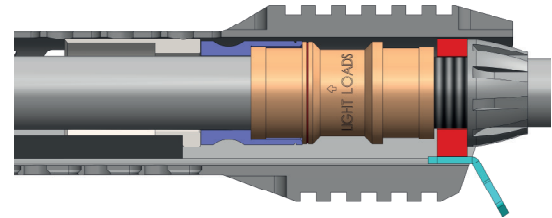

**USAGE OF TYPHOON F12 PATENTED DUAL GAS SYSTEM**

**LIGHT LOADS**

To set the gas block on light loads (1200 FPS OR LOWER) point the LIGHT LOADS arrow towards the receiver.

STOCK ← → MUZZLE

**HEAVY LOADS**

To set the gas block on heavy loads (1200 FPS OR HIGHER) point the HEAVY LOADS arrow towards the receiver.

STOCK ← → MUZZLE