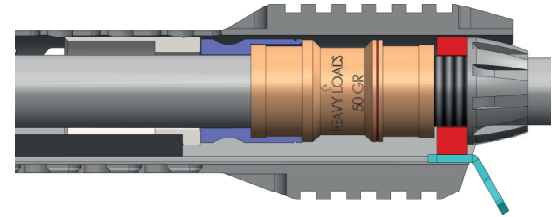

**USAGE OF TYPHOON F12 PATENTED DUAL GAS SYSTEM**

**LIGHT LOADS**

To set the gas block on light loads (1200 FPS OR LOWER) point the LIGHT LOADS arrow towards the receiver.

STOCK ← → MUZZLE

**HEAVY LOADS**

To set the gas block on heavy loads (1200 FPS OR HIGHER) point the HEAVY LOADS arrow towards the receiver.

STOCK ← → MUZZLE